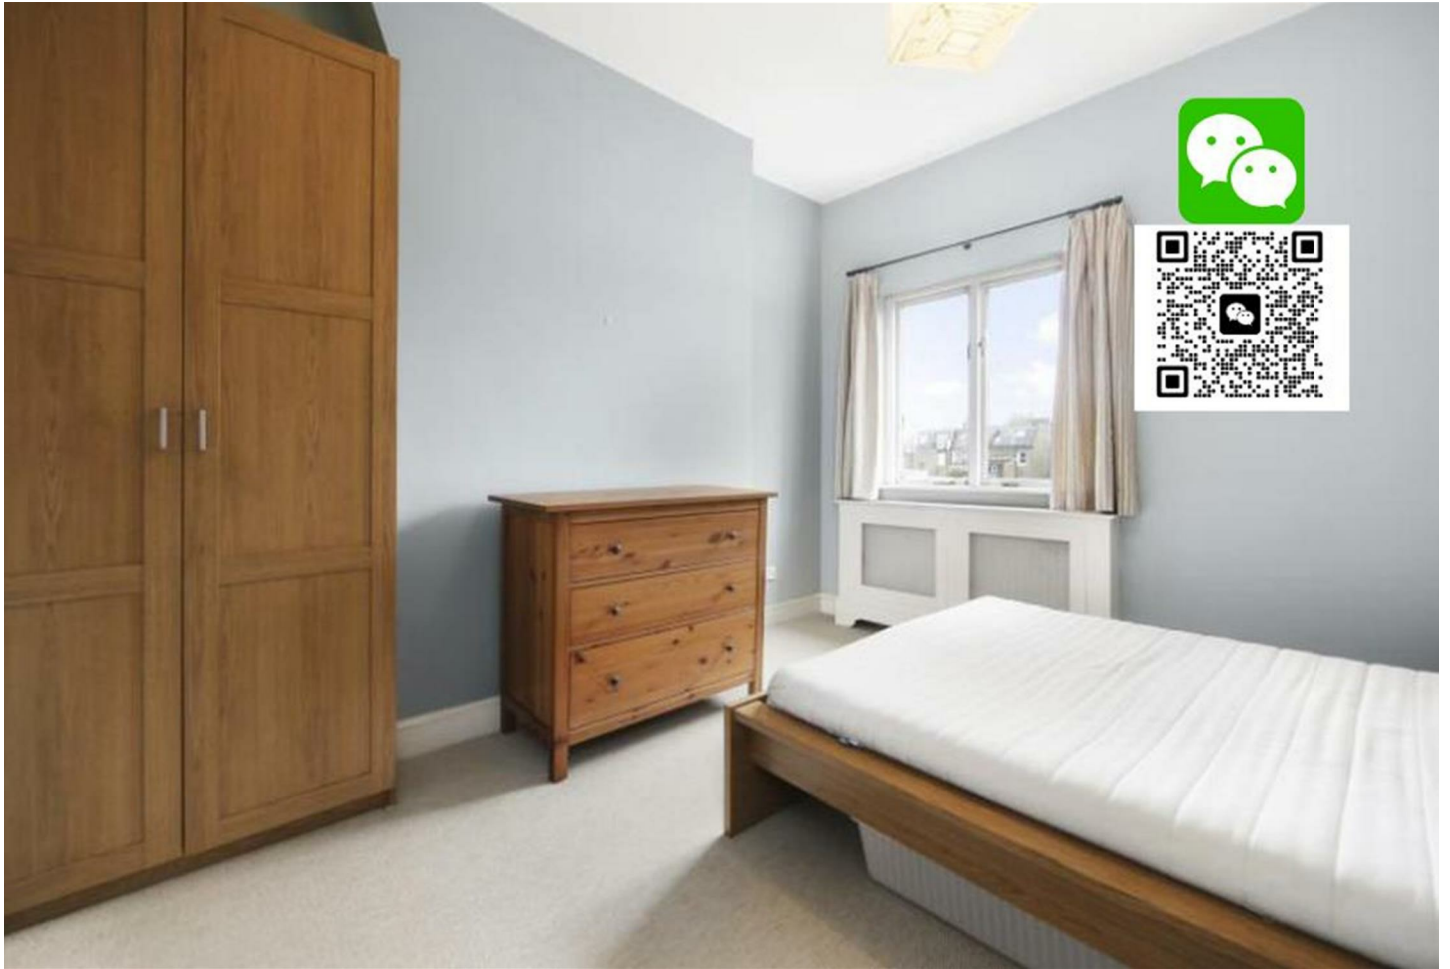

pomp

properties

Kempsford Gardens, Earls Court
£3,250 Per Month

A well presented three bedroom property. This apartment comprises of; three double bedrooms and a kitchen. Reception room has been converted to a bedroom. Close to Imperial College for students or sharers and Nearby Earls Court Station.